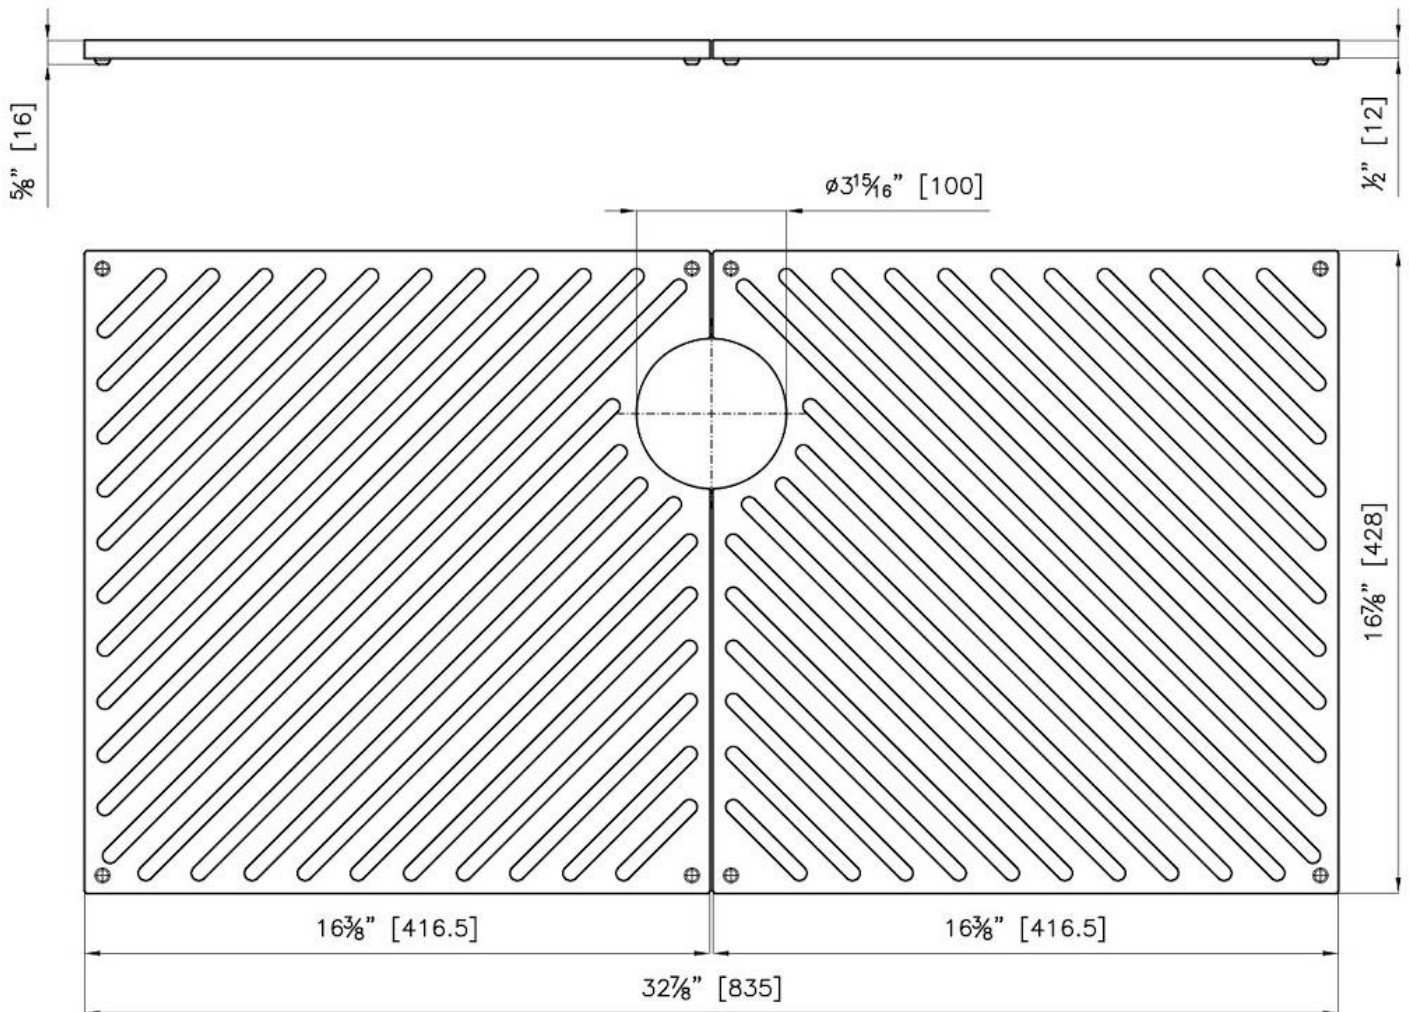

## 细节

材料 Foster Black Composit

---

水槽附件 烤架

---

尺寸 41,6x42,8 cm

---

尺寸 83,5x42,8 cm

---

备注：

---

The grids 8100 613 are sold in pairs.  
 One unit of 8100 613 is therefore sufficient to fully cover the bottom of the sink.